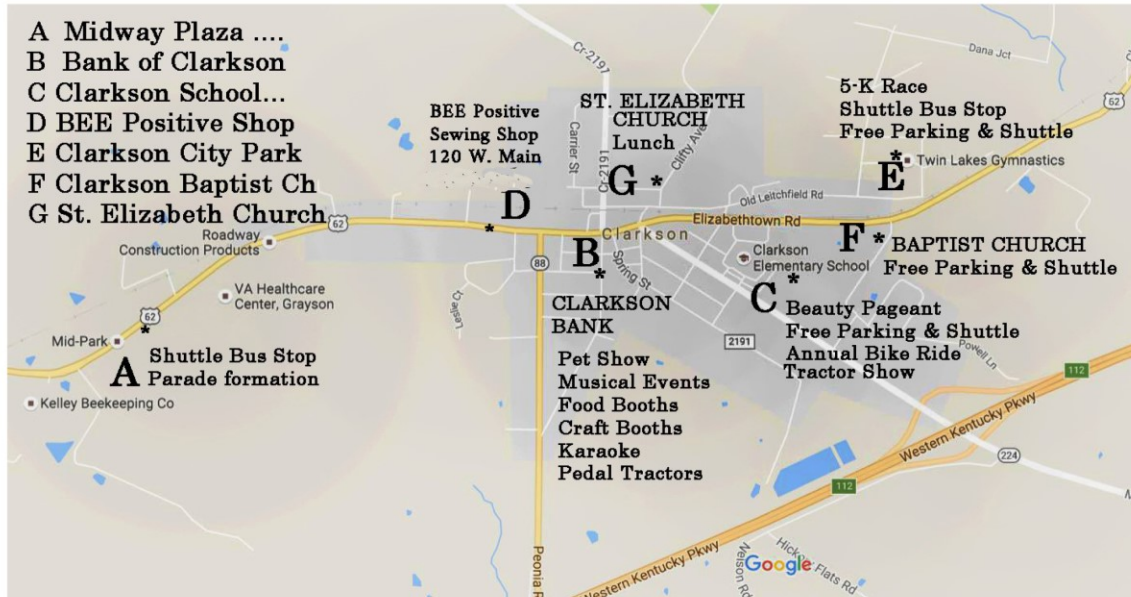

City of Clarkson Map Listing 2023 Honeyfest Event Locations

Saturday, September 30, Shuttle Bus Schedule

Free shuttle bus service will be offered **Saturday, Sept. 30 only.**

Pick up and drop off points are: Midway Plaza, Bank of Clarkson, K's Café Clarkson Elementary School, Clarkson City Park, and

Alternate Routes to Clarkson

To avoid the traffic jams and delays along U.S. 62 Saturday morning, Sept. 30, due to the Honeyfest Parade formation, consider these alternate routes:

- Salt River Rd. to Mulberry Flats Rd., intersecting with U.S. 62 at K's Café
- KY 259 South to Peonia, then to KY 88
- William Thomason Byway to KY 1214 toward Grayson Springs, then to KY 88
- Western Kentucky Parkway, Clarkson exit (Exit 112)