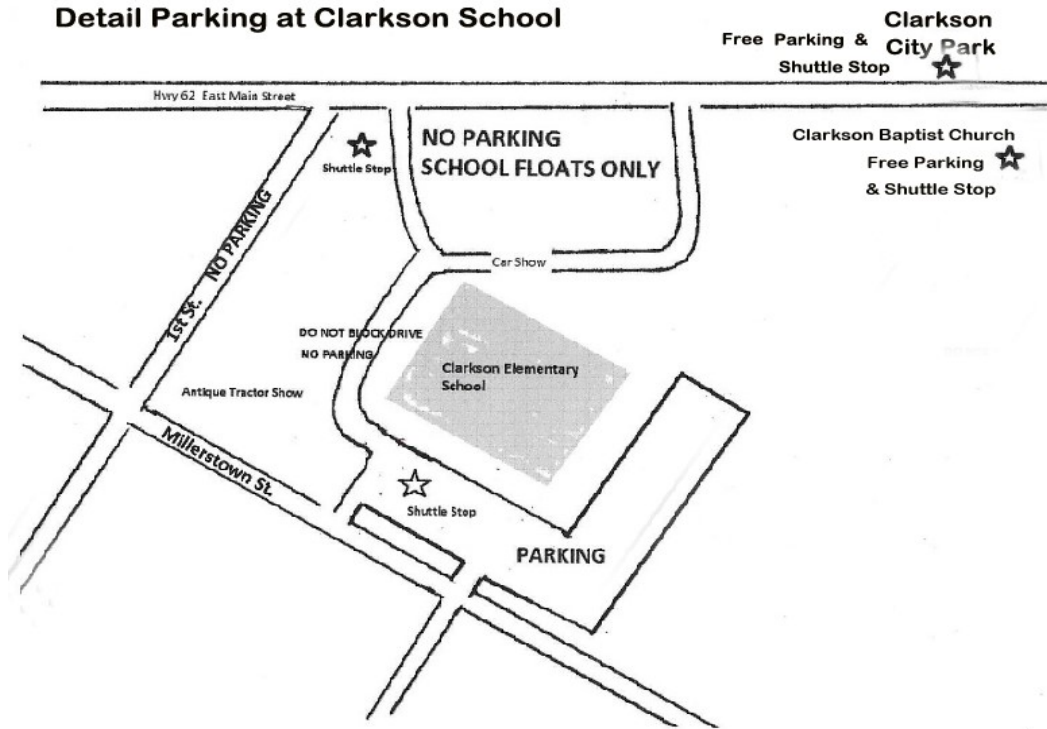

Detail Parking at Clarkson School

Saturday Shuttle Bus Schedule

Free shuttle bus service will be offered Saturday, Sept. 30 only.

Pick up and drop off points are:

Midway Plaza, Bank of Clarkson, K's Cafe

Clarkson Elementary School, Clarkson City Park, and

Clarkson Baptist Church.

Alternate Routes to Clarkson

To avoid the traffic jams and delays along U.S. 62 Saturday morning,

Sept. 30, due to the Honeyfest Parade formation, consider these alternate routes: